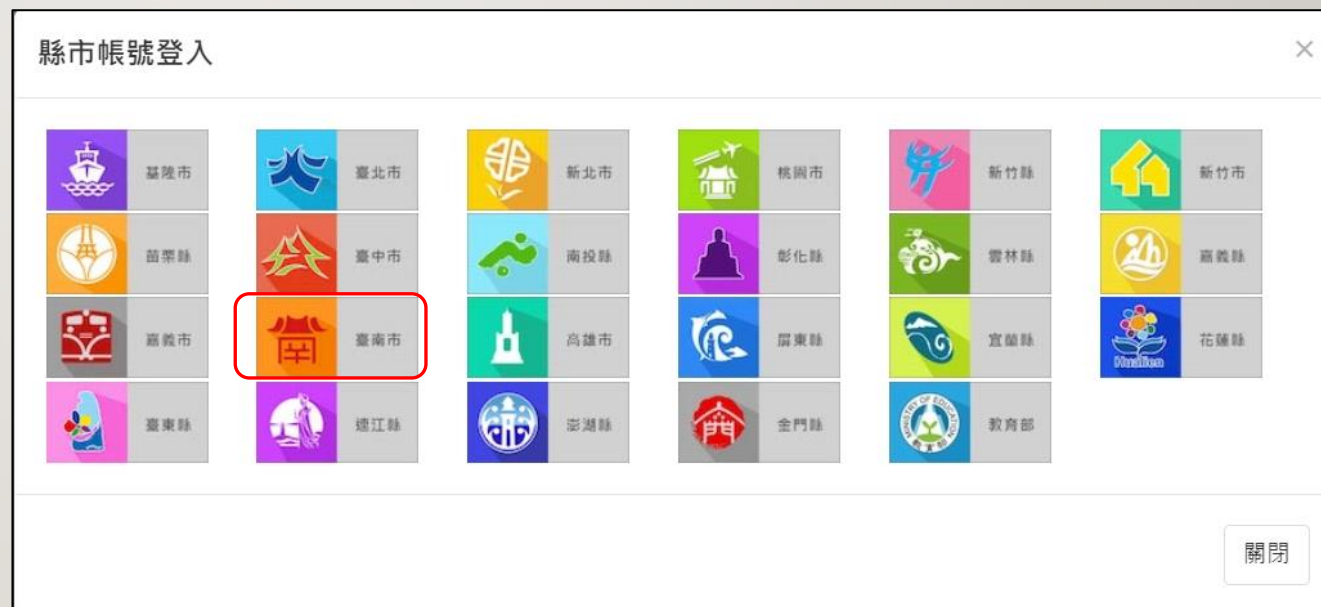

透過以下方式快速登入

-  Facebook
-  Google
-  教育雲端帳號

學習資源網捷徑

- 新北市  教師平台
- 宜蘭縣  快樂學院
- 桃園市  自主學習

# 登入

往下拉選擇「使用縣市帳號登入」

The screenshot shows a login form with the following elements:

- A password input field with the placeholder text "請輸入密碼" and a lock icon on the left and a visibility icon on the right.
- A CAPTCHA image showing the numbers "485" with a blue arrow pointing to the right and the text "換下一個" (Change one).
- A verification code input field with the placeholder text "請輸入驗證碼" and a lock icon on the left.
- A blue "登入" (Login) button.
- Links for "一次性密碼登入" (One-time password login) and "忘記教育雲端密碼" (Forgot education cloud password).
- Links for "申請教育雲端帳號" (Apply for education cloud account) and "啟用教育雲端帳號" (Activate education cloud account).
- A separator line with the text "或" (or) in the center.
- A red-bordered button at the bottom labeled "使用縣市帳號登入" (Login with county/city account).

# 登入

選擇「臺南市」